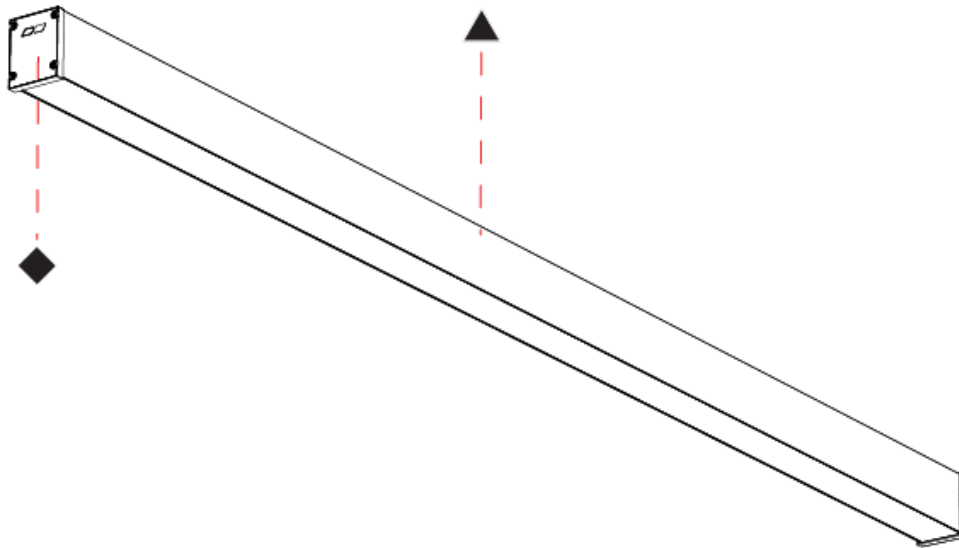

SLIDER STRAIGHT IP54 SURFACE

A3D386-

PROJECT

TYPE

SPECIFIER

QUANTITY

DATE

A