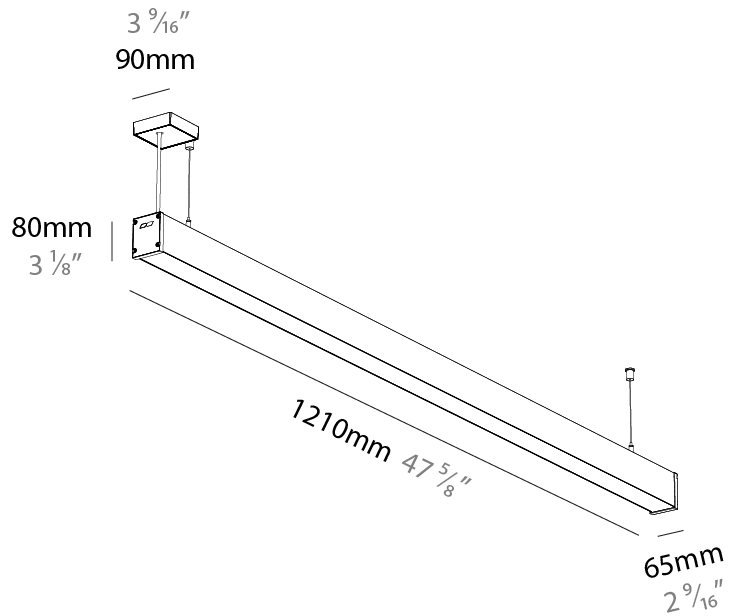

GENERAL

Series: Slider Straight IP54
Partner: Prolicht
Division: Architectural
Installation: Suspension
Product Type: Linear Profiles
Mounting Location: Ceiling
Light Distribution: Direct

PHYSICAL

Shape: Rectangle
Length (mm): 1210
Length (in): 47 ⁵/₈
Width (mm): 65
Width (in): 2 ⁹/₁₆
Height (mm): 80
Height (in): 3 ¹/₈
Weight (kg): 2.200

Diffuser: Diffuser - Opal, Micro-prism, Clear Micro-prism , Glare Control, Wallwasher Right, Wallwasher Left, Wallwash Double Asymetric

Fixture Finish: SSR / BKV / CWI / CRY / HAB / UFT / ITA / RUA / FTG / MYG / LOD / PUS / FRO / FUP / KIA / POP / BLS / SPG / MEY / GOH / CHC / COM / ABZ / JAG / OBR / MOS / ROR

Fixture Material: Aluminum Die Cast
Cable Details: 2,000mm/78 3/4" or 6,000mm/236 1/4" Transparent Cable

ELECTRICAL

Lamp Type: LED (Zhaga Standard)
Input Wattage (W): 26
Total Output Wattage (W): 23.7
Dimming: Non-Dimmable
Driver Included: No
Driver Location: Remote
Driver Type: Constant Current - Universal
Driver Class: Class 2
Input Voltage (V): 120
Constant Current (MA): 300mA
Upon Request: DALI Dimming, MATTER Dimming

LED

Color Temperature (°K): 2700 / 3000 / 3500 / 4000
Max. Delivered Lumen (lm): 2657 - 3694
Nominal Lumen (lm): 4100 - 4280
CRI: >90 CRI
Lamp Life (hrs): 50000

OPTICAL

RATINGS AND CERTIFICATIONS

Certified By: Certified for North American Standards
IP rating: IP54